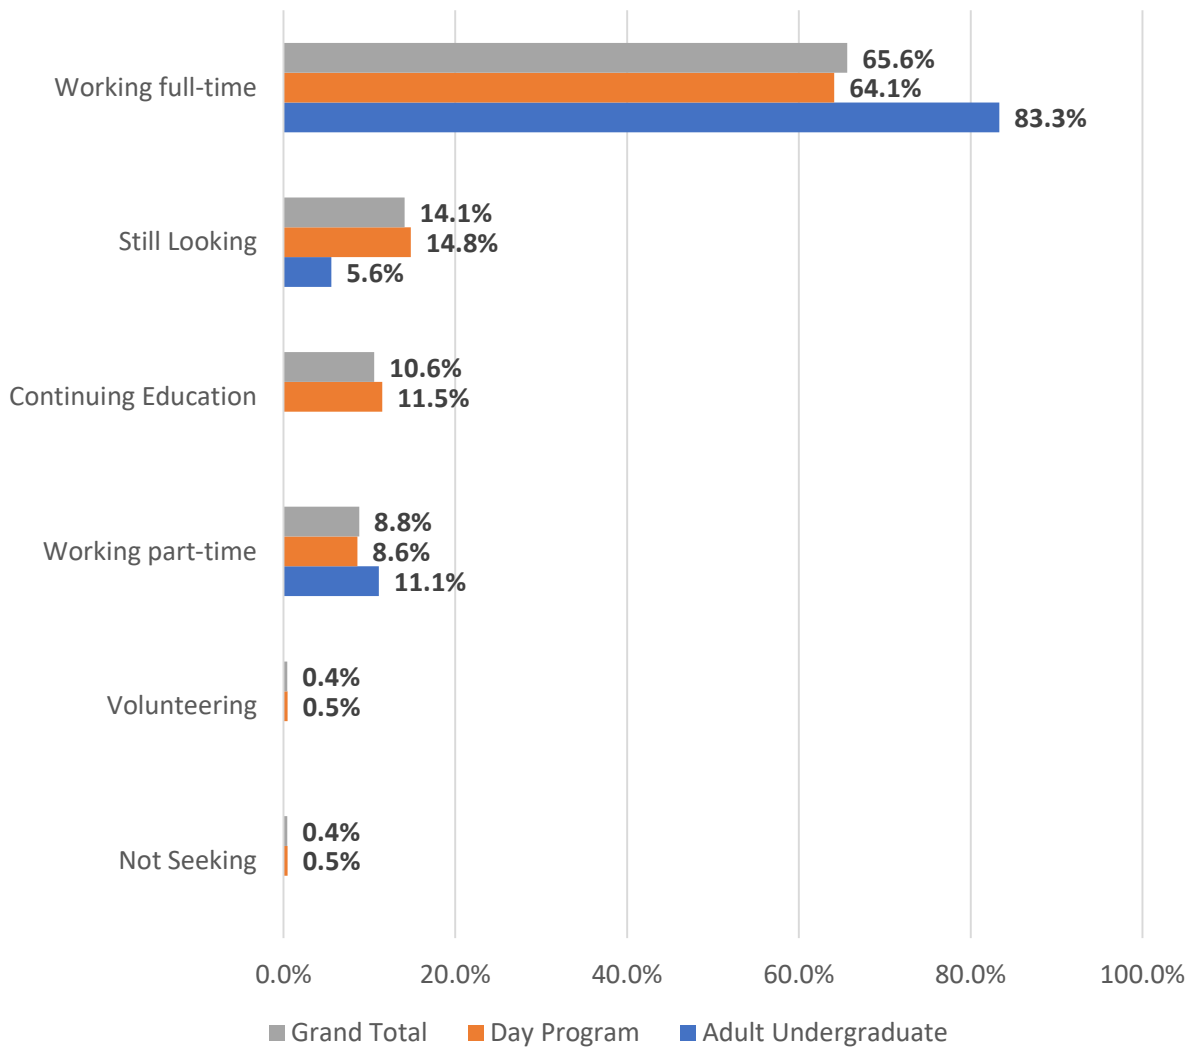

Graduating Class of 2023 First Destination Upon Graduation

	Adult Undergraduate	Day Program	Grand Total
Not Seeking		0.5%	0.4%
Volunteering		0.5%	0.4%
Working part-time	11.1%	8.6%	8.8%
Continuing Education		11.5%	10.6%
Still Looking	5.6%	14.8%	14.1%
Working full-time	83.3%	64.1%	65.6%

Response rate, 227/515=44.1%

First Destination

Source: Strommen Center for Meaningful Work First Destination Survey, Handshake