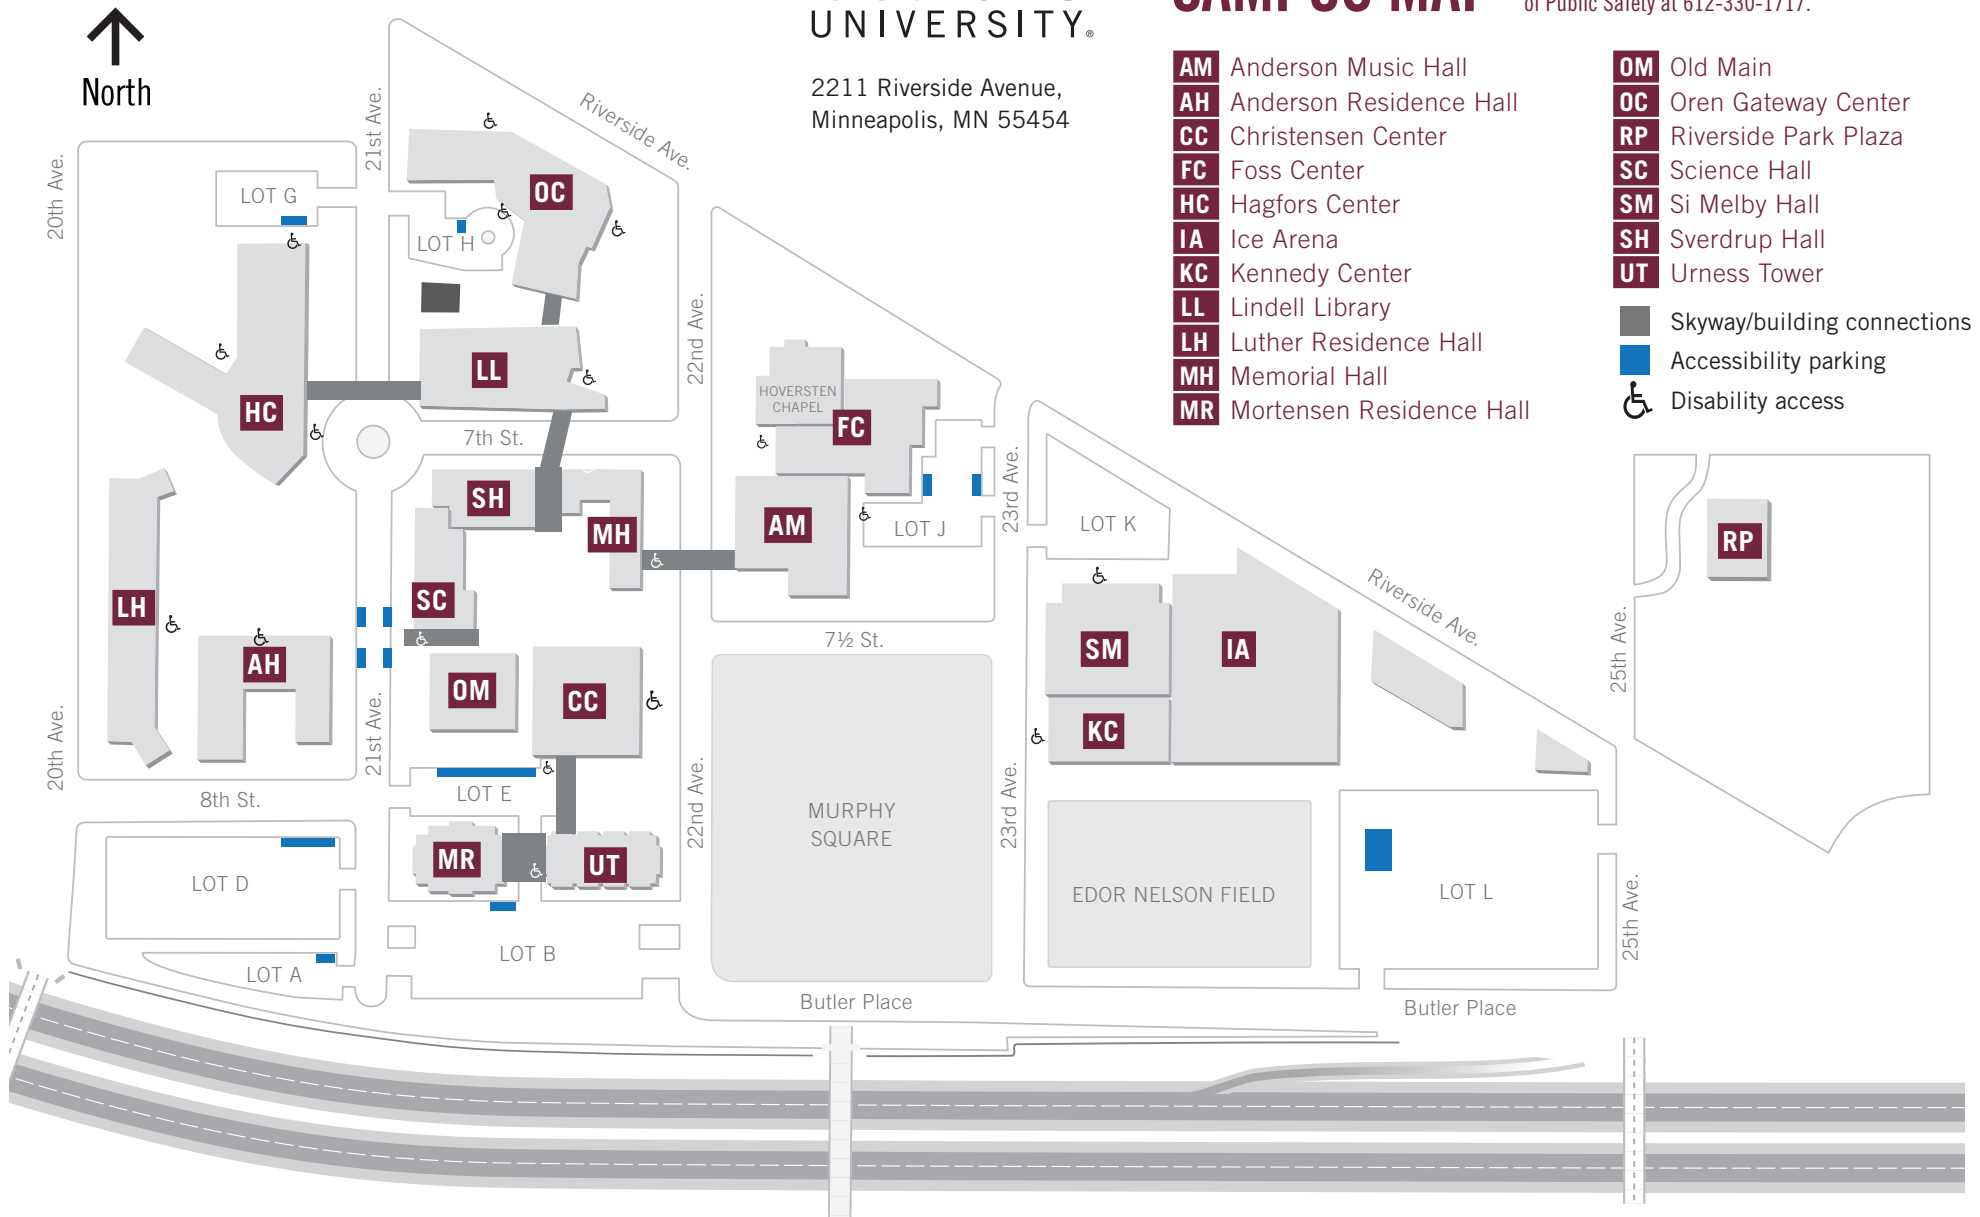

# AUGSBURG UNIVERSITY.

2211 Riverside Avenue,  
Minneapolis, MN 55454

## CAMPUS MAP

In case of an emergency, call the Department of Public Safety at 612-330-1717.

### PARKING—ALL LOTS REQUIRE A PERMIT 24 HOURS A DAY, SEVEN DAYS A WEEK.

- |  |                                     |  |
|--|-------------------------------------|--|
| A. Visitor permits   | D. Faculty/staff permits            | K. Commuter student  |
| B. Residential/commuter student  | E. Short-term visitor (3 hours max) | L. General permits parking                                     |
| C. Commuter student (marked streets between 7th St. S. and the I-94 sound barrier) | G. Faculty/staff permits            | O. General permits parking<br>Off campus—2511 E. Franklin Ave. |
|  | H. Reserved *                       |  |
|  | J. Reserved **                      |  |

\* HOURCAR and car2go parking  
\*\* Future Auggie parking

[augsburg.edu/about/map](http://augsburg.edu/about/map)

Updated August 26, 2019 10:58 AM