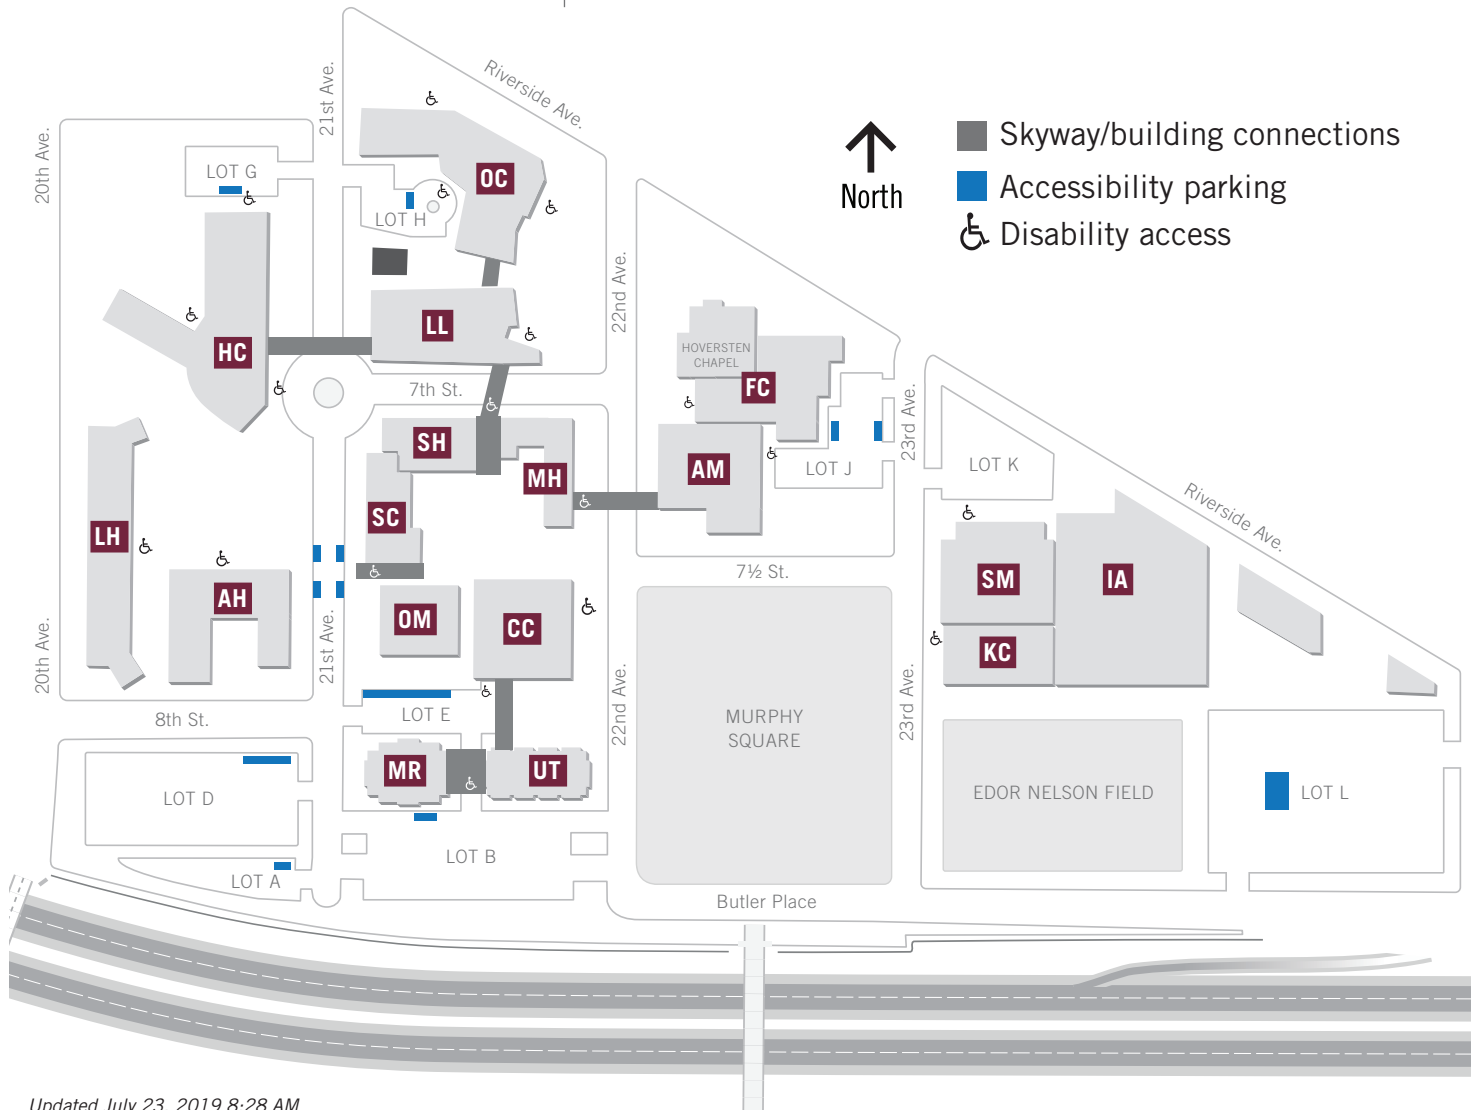

CAMPUS MAP

2211 Riverside Avenue, Minneapolis, MN 55454

In case of an emergency, call the Department of Public Safety at 612-330-1717.

- AM** Anderson Music Hall
- AH** Anderson Residence Hall
- CC** Christensen Center
- FC** Foss Center
- HC** Hagfors Center
- IA** Ice Arena
- KC** Kennedy Center
- LL** Lindell Library
- LH** Luther Residence Hall
- MH** Memorial Hall
- MR** Mortensen Residence Hall
- OM** Old Main
- OC** Oren Gateway Center
- SC** Science Hall
- SM** Si Melby Hall
- SH** Sverdrup Hall
- UT** Urness Tower

PARKING

- A. Visitor permits
- B. Residential/commuter student
- C. Commuter student (marked streets between 7th St. S. and the I-94 sound barrier)
- D. Faculty/staff permits
- E. Short-term visitor (3 hours max)
- G. Faculty/staff permits
- H. Reserved *
- J. Reserved **
- K. Commuter student
- L. General permits parking
- O. General permits parking
Off campus—2511 E. Franklin Ave.

* HOURCAR and car2go parking

** Future Auggie parking

Updated July 23, 2019 8:28 AM

ALL LOTS REQUIRE A PERMIT 24 HOURS A DAY, SEVEN DAYS A WEEK.

augsburg.edu/about/map