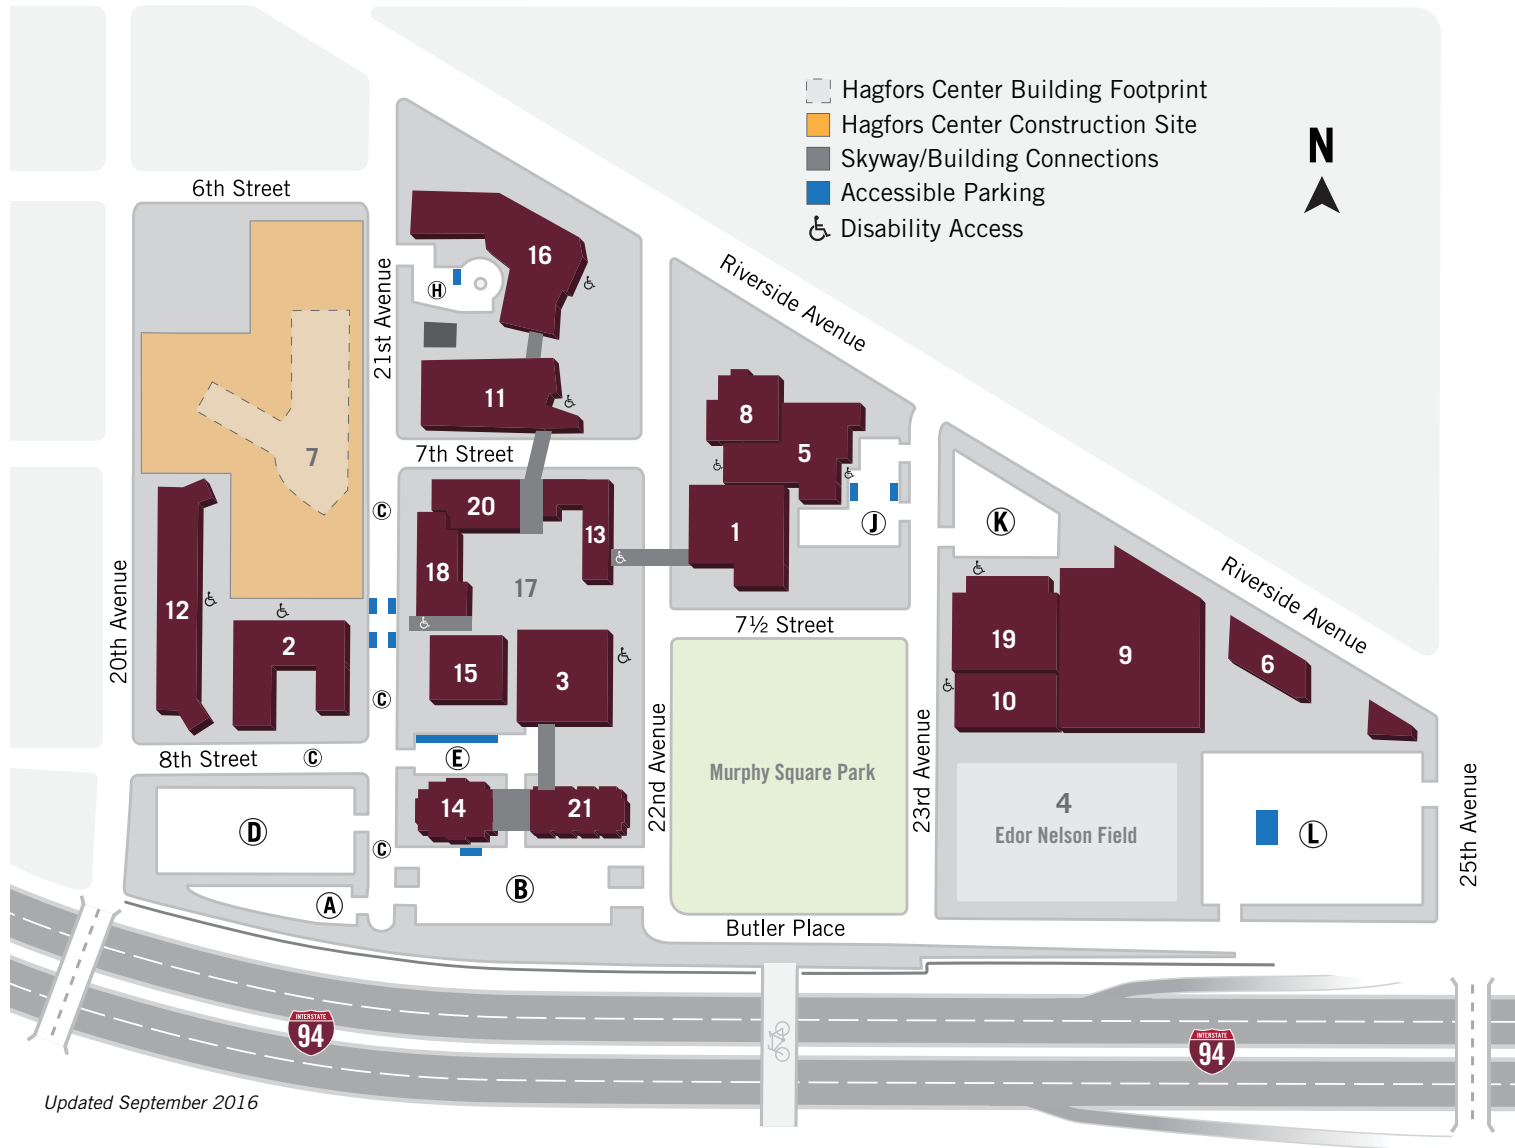

# Campus Map

1. Anderson Music Hall
2. Anderson Residence Hall
3. Christensen Center (Office of Admissions)
4. Edor Nelson Athletic Field
5. Foss Lobeck Miles Center
6. Facilities and Grounds Shop
7. Hagfors Center (future)
8. Hoversten Chapel
9. Ice Arena
10. Kennedy Center
11. Lindell Library
12. Luther Residence Hall
13. Memorial Hall
14. Mortensen Residence Hall
15. Old Main
16. Oren Gateway Center
17. Quad
18. Science Hall
19. Si Melby Hall (Enrollment Center)
20. Sverdrup Hall (Enrollment Center)
21. Urness Tower (Department of Public Safety)

## PARKING

- A. Faculty/Staff Permits
- B. Residential/Commuter Student
- C. Commuter Student
- D. Faculty and Staff Permits
- E. Short-Term Visitor (3 hour max)
- H. Reserved \*
- J. Reserved \*\*
- K. Commuter Student
- L. General Permit Parking

\* HourCar and Car2Go Parking  
 \*\* Future Auggie Parking

Updated September 2016

**ALL LOTS REQUIRE A PERMIT 24 HOURS A DAY, SEVEN DAYS A WEEK.**