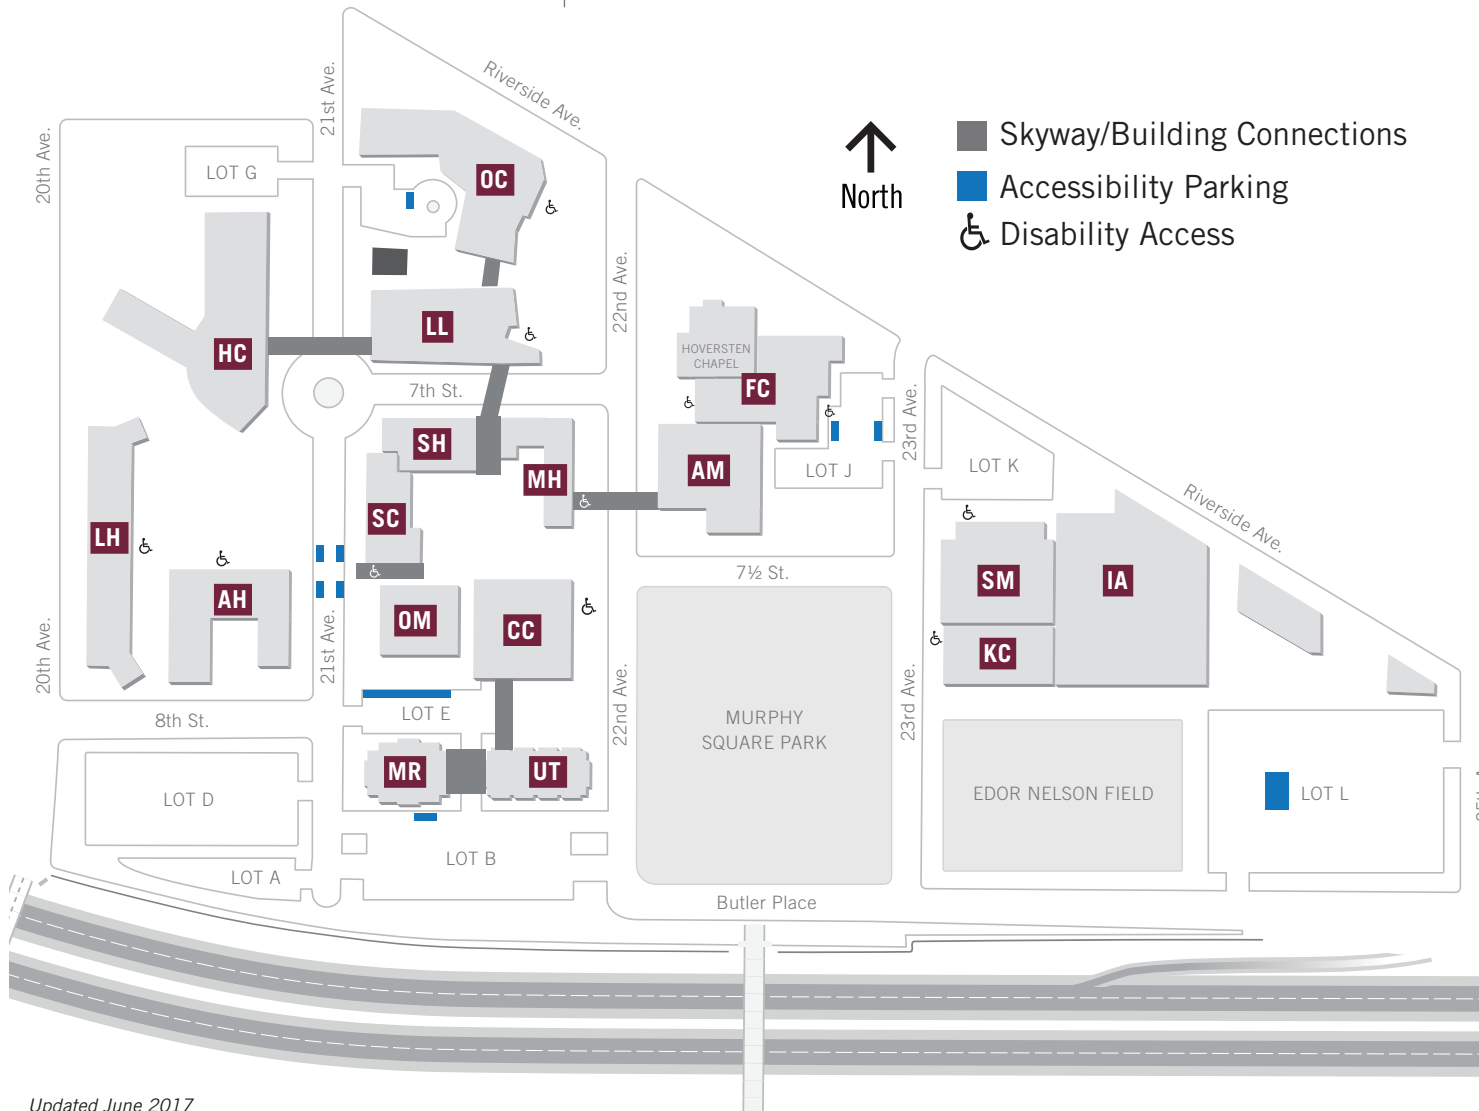

AUGSBURG UNIVERSITY

CAMPUS MAP

2211 Riverside Avenue, Minneapolis, MN 55454

In case of an emergency call the Department of Public Safety at 612-330-1717.

- AM** Anderson Music Hall
- AH** Anderson Residence Hall
- CC** Christensen Center
- FC** Foss Lobeck Miles Center
- HC** Hagfors Center
- IA** Ice Arena
- KC** Kennedy Center
- LL** Lindell Library
- LH** Luther Residence Hall
- MH** Memorial Hall
- MR** Mortensen Residence Hall
- OM** Old Main
- OC** Oren Gateway Center
- SC** Science Hall
- SM** Si Melby Hall
- SH** Sverdrup Hall
- UT** Urness Tower

PARKING

- A. Faculty/Staff Permits
- B. Residential/Commuter Student
- C. Commuter Student
- D. Faculty and Staff Permits
- E. Short-Term Visitor (3 hour max)
- H. Reserved *
- J. Reserved **
- K. Commuter Student
- L. General Permit Parking

* HourCar and Car2Go Parking

** Future Auggie Parking

Updated June 2017

ALL LOTS REQUIRE A PERMIT 24 HOURS A DAY, SEVEN DAYS A WEEK.

augsburg.edu/about/map