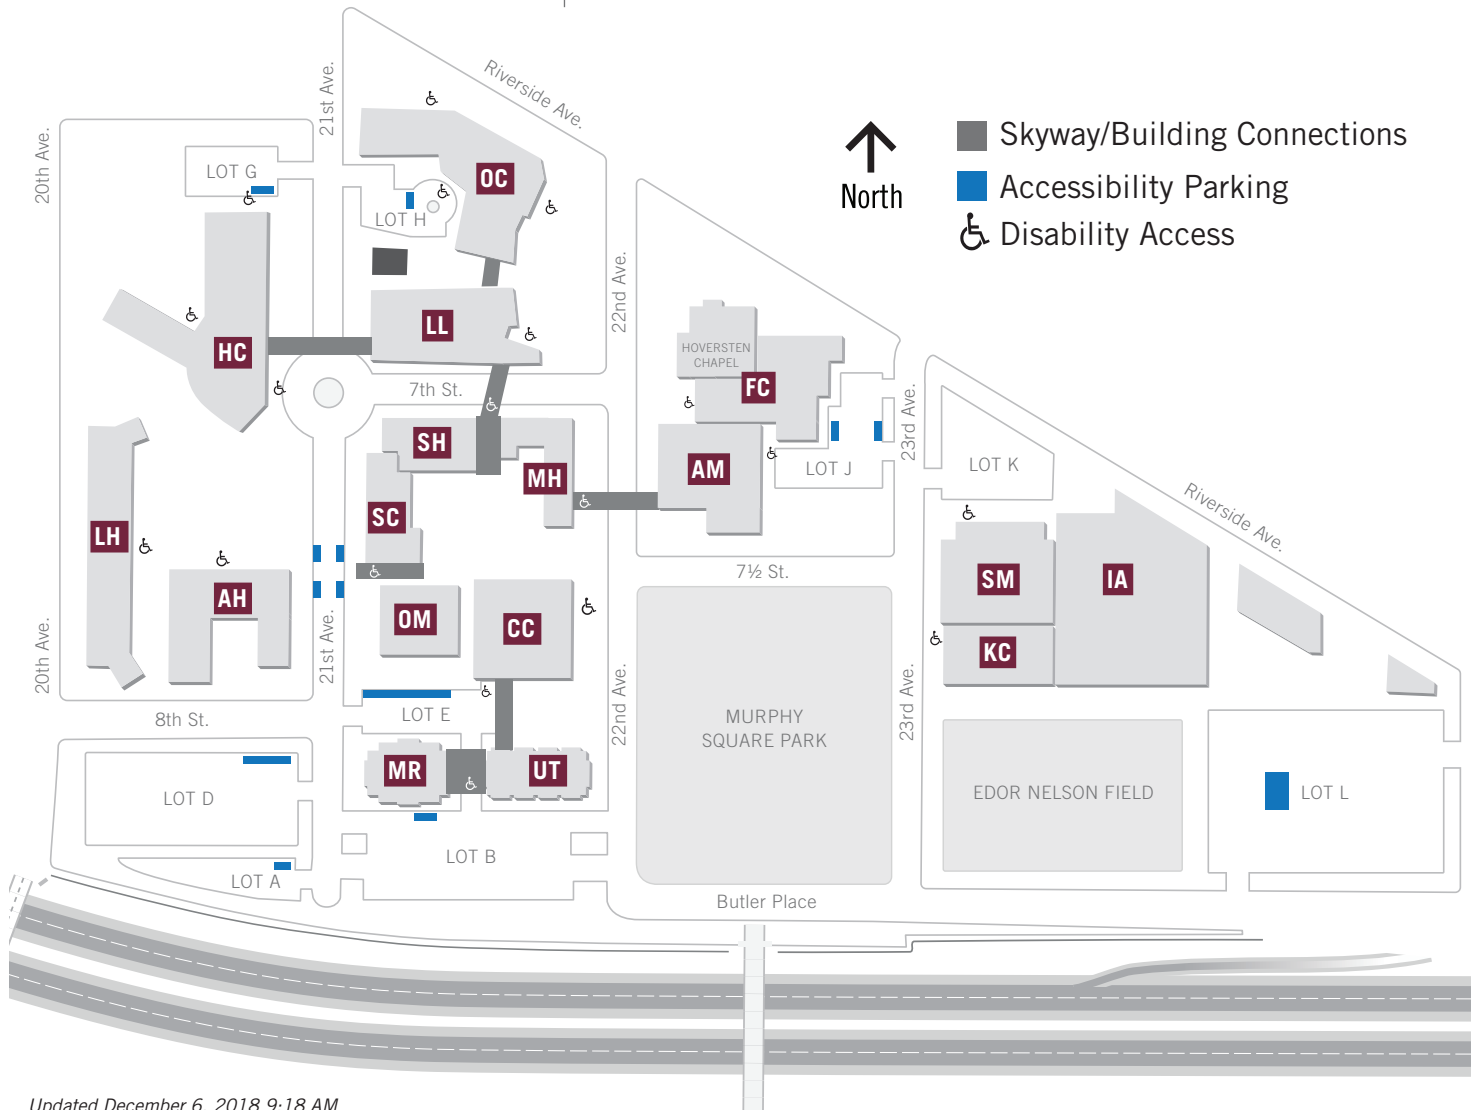

AUGSBURG UNIVERSITY

CAMPUS MAP

2211 Riverside Avenue, Minneapolis, MN 55454

In case of an emergency call the Department of Public Safety at 612-330-1717.

- AM** Anderson Music Hall
- AH** Anderson Residence Hall
- CC** Christensen Center
- FC** Foss Lobeck Miles Center
- HC** Hagfors Center
- IA** Ice Arena
- KC** Kennedy Center
- LL** Lindell Library
- LH** Luther Residence Hall
- MH** Memorial Hall
- MR** Mortensen Residence Hall
- OM** Old Main
- OC** Oren Gateway Center
- SC** Science Hall
- SM** Si Melby Hall
- SH** Sverdrup Hall
- UT** Urness Tower

PARKING

- A. Faculty/Staff Permits
- B. Residential/Commuter Student
- C. Commuter Student (marked streets)
- D. Faculty/Staff Permits
- E. Short-Term Visitor (3 hour max)
- G. Faculty/Staff Permits
- H. Reserved *
- J. Reserved **
- K. Commuter Student
- L. General Permit Parking
- O. Faculty/Staff Permits
Off campus—2511 Franklin Ave. East

* HourCar and Car2Go Parking
** Future Auggie Parking

Updated December 6, 2018 9:18 AM

ALL LOTS REQUIRE A PERMIT 24 HOURS A DAY, SEVEN DAYS A WEEK.

augsburg.edu/about/map